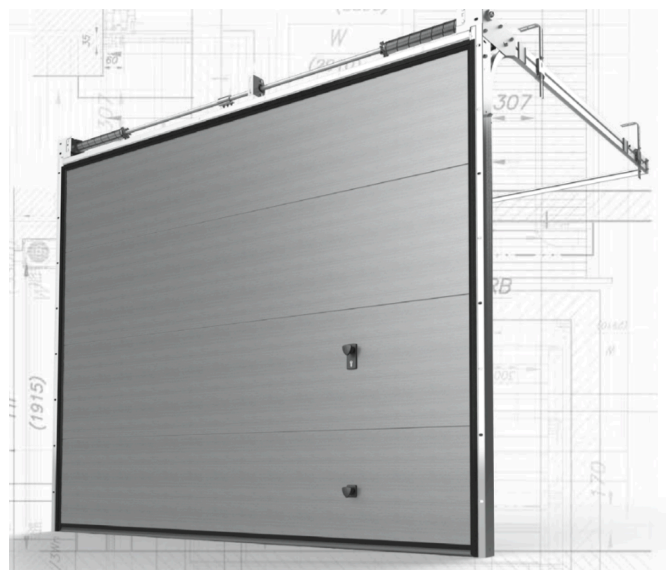

Prisliste Garasjeporter

Twobi™
GARASJEPORTER

Priser på Twobi garasjeporter

Fom. 01.12.2017

Tar forbehold om evt. Trykkfeil.