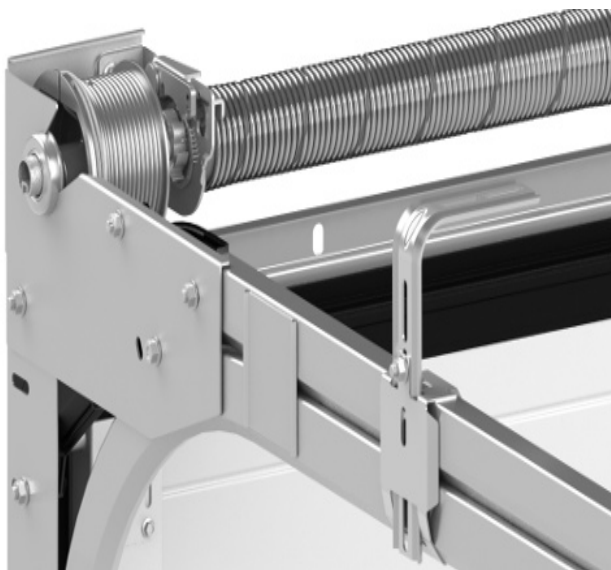

Prisliste Garasjeporter

Twobi™
GARASJEPORTER

Priser på Twobi garasjeporter

Fom. 01.12.2017

Tar forbehold om evt. Trykkfeil.