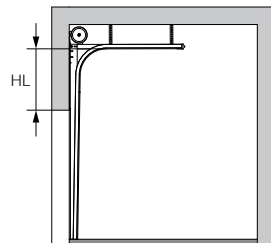

B max = 3500 mm | 5000 mm | 5500 mm
H max = 3000 mm | 2500 mm | 2375 mm
b min = 100 mm
Hp = H
Hp + n = H
Hn min = 350 mm
Hn + n min = 400 mm
Hn stand ≤ 650 mm
W min = H + 420

H high
with torsion springs in front

B max = 3500 mm | 5000 mm | 5500 mm
H max = 3000 mm | 2500 mm | 2375 mm
b min = 100 mm
bn min = 350 mm
HL = Hn - 260 mm
HL min = 210 mm
HL max = 900 mm
Hp = H
Hp + n = H
Hn min = 470 mm
Hn + n min = 470 mm
Hn + n max = 760 mm
Hn stand ≤ 1400 mm
W min = H - HL + 750 mm

E
with extension springs